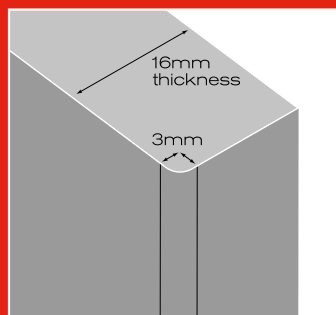

**MELAMINE DOORS**

**SQUARE EDGE DOOR**

**3mm PROFILE DOOR**

**7mm PROFILE DOOR**

To get the edge you're looking for, you can choose from three unique profiles.\* Our modern Square Edge doors are made to order in a broad range of colours, or for a smoother look, you can also order our 3mm and 7mm profile doors in a select range of colours all finished using matching 1mm ABS edging.