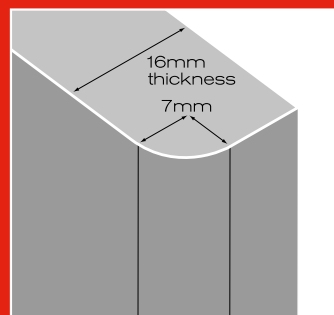

**MELAMINE DOORS**

**SQUARE EDGE DOOR**

**3mm PROFILE DOOR**

**7mm PROFILE DOOR**

To get the edge you're looking for, you can choose from three unique profiles.\* Our modern Square Edge doors are made to order in a broad range of colours, or for a smoother look, you can also order our 3mm and 7mm profile doors in a select range of colours all finished using matching 1mm ABS edging.