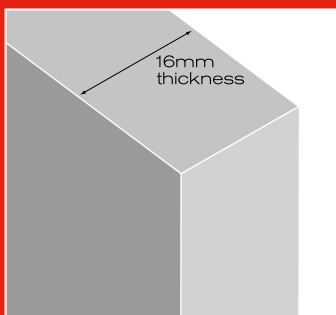

**MELAMINE DOORS**

**SQUARE EDGE DOOR**

**3mm PROFILE DOOR**

**7mm PROFILE DOOR**

To get the edge you're looking for, you can choose from three unique profiles.\* Our modern Square Edge doors are made to order in a broad range of colours, or for a smoother look, you can also order our 3mm and 7mm profile doors in a select range of colours all finished using matching 1mm ABS edging.